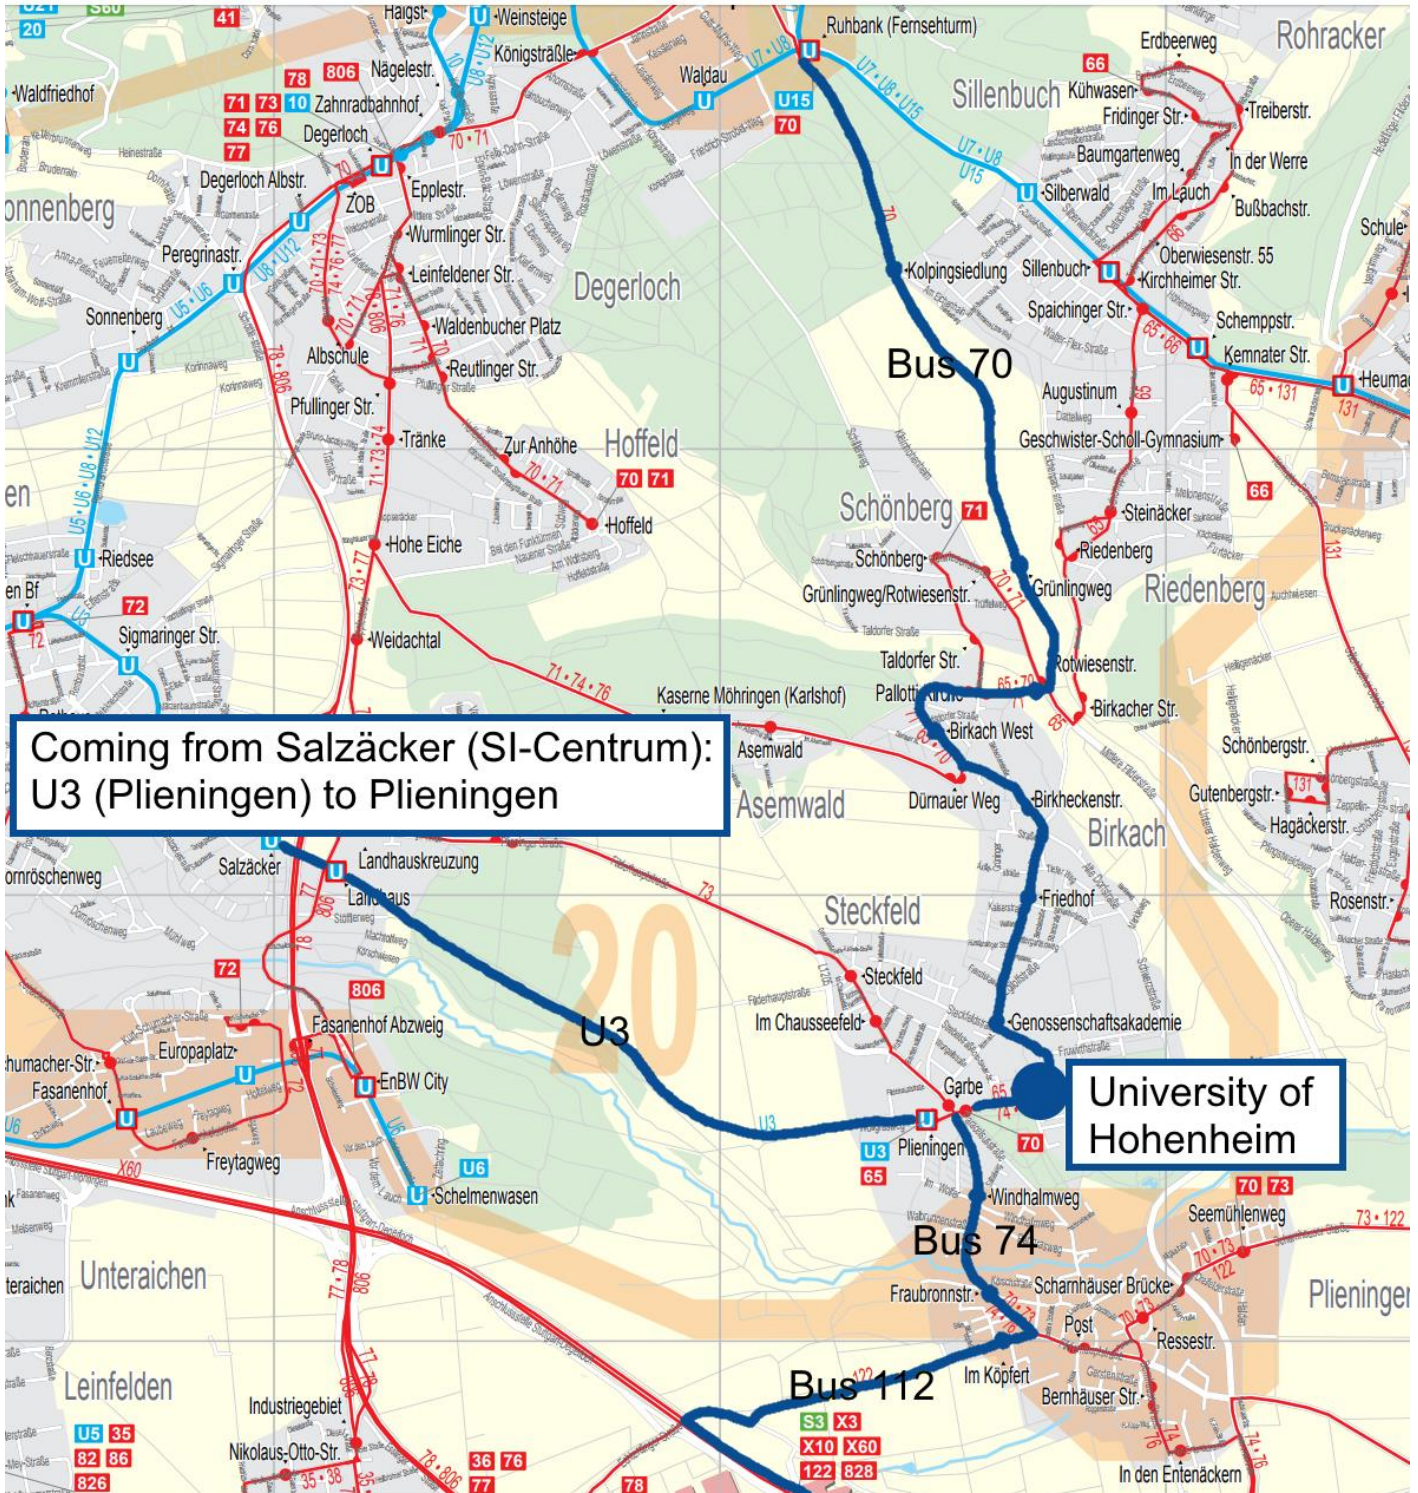

Coming from Stuttgart Main Station: U7 (Ostfildern) to Ruhbank
>> Bus 70 (Seemühlenweg) to University

Coming from Salzäcker (SI-Centrum):
U3 (Plieningen) to Plieningen

University of
Hohenheim

Coming from Stuttgart Airport: Bus 122 (Esslingen) to Plieningen Post
>> Bus 74 (Degerloch) to University